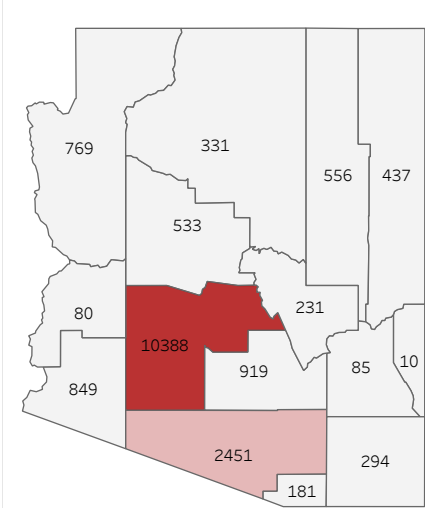

COVID-19 Deaths (total)

18,114

New COVID-19 Deaths Reported Today

14

Hover over the icon to get more information on the data in this dashboard.

COVID-19 Deaths by County

Data will not be shown for counties with fewer than three deaths.

© Mapbox © OSM

COVID-19 Deaths by Date of Death

Recent deaths may not be reported yet. Cases missing the date of death are excluded from the graph above, but are included in all other numbers.

COVID-19 Deaths by Gender

COVID-19 Deaths by Age Group

COVID-19 Deaths by Race/Ethnicity

Date Updated: 7/17/2021