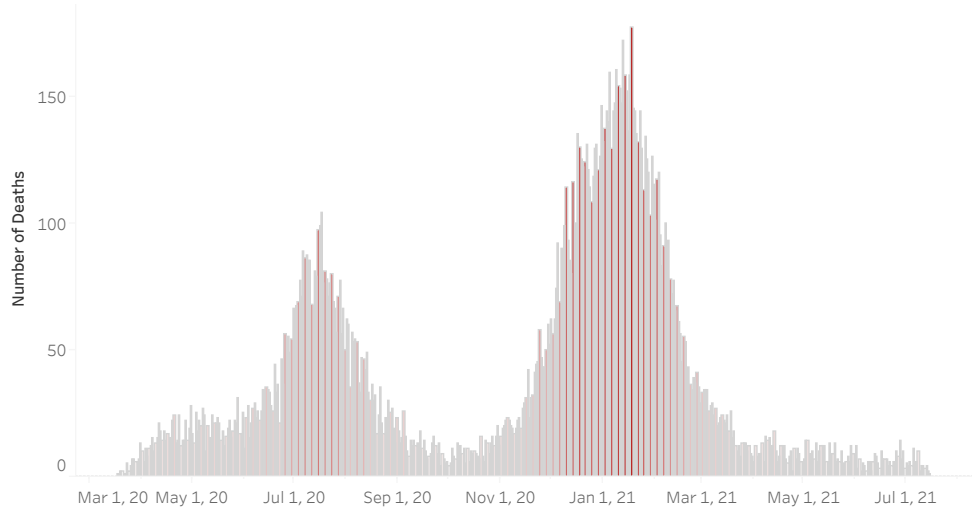

COVID-19 Deaths (total)

18,114

New COVID-19 Deaths Reported Today

14

Hover over the icon to get more information on the data in this dashboard.

COVID-19 Deaths by County

Data will not be shown for counties with fewer than three deaths.

© Mapbox © OSM

COVID-19 Deaths by Date of Death

Recent deaths may not be reported yet. Cases missing the date of death are excluded from the graph above, but are included in all other numbers.

COVID-19 Deaths by Gender