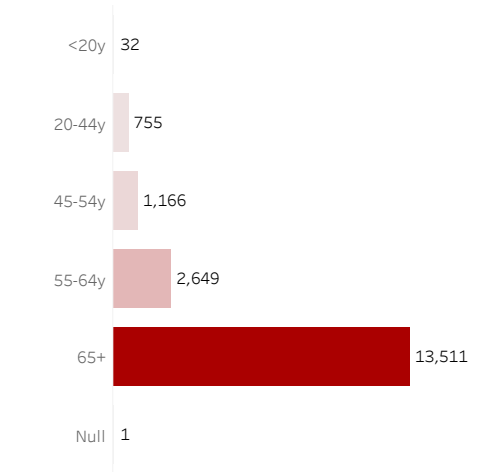

COVID-19 Deaths (total)

18,114

New COVID-19 Deaths Reported Today

14

Hover over the icon to get more information on the data in this dashboard.

COVID-19 Deaths by County

Data will not be shown for counties with fewer than three deaths.

© Mapbox © OSM

COVID-19 Deaths by Date of Death

Recent deaths may not be reported yet. Cases missing the date of death are excluded from the graph above, but are included in all other numbers.

COVID-19 Deaths by Gender

COVID-19 Deaths by Age Group

COVID-19 Deaths by Race/Ethnicity

Date Updated: 7/17/2021